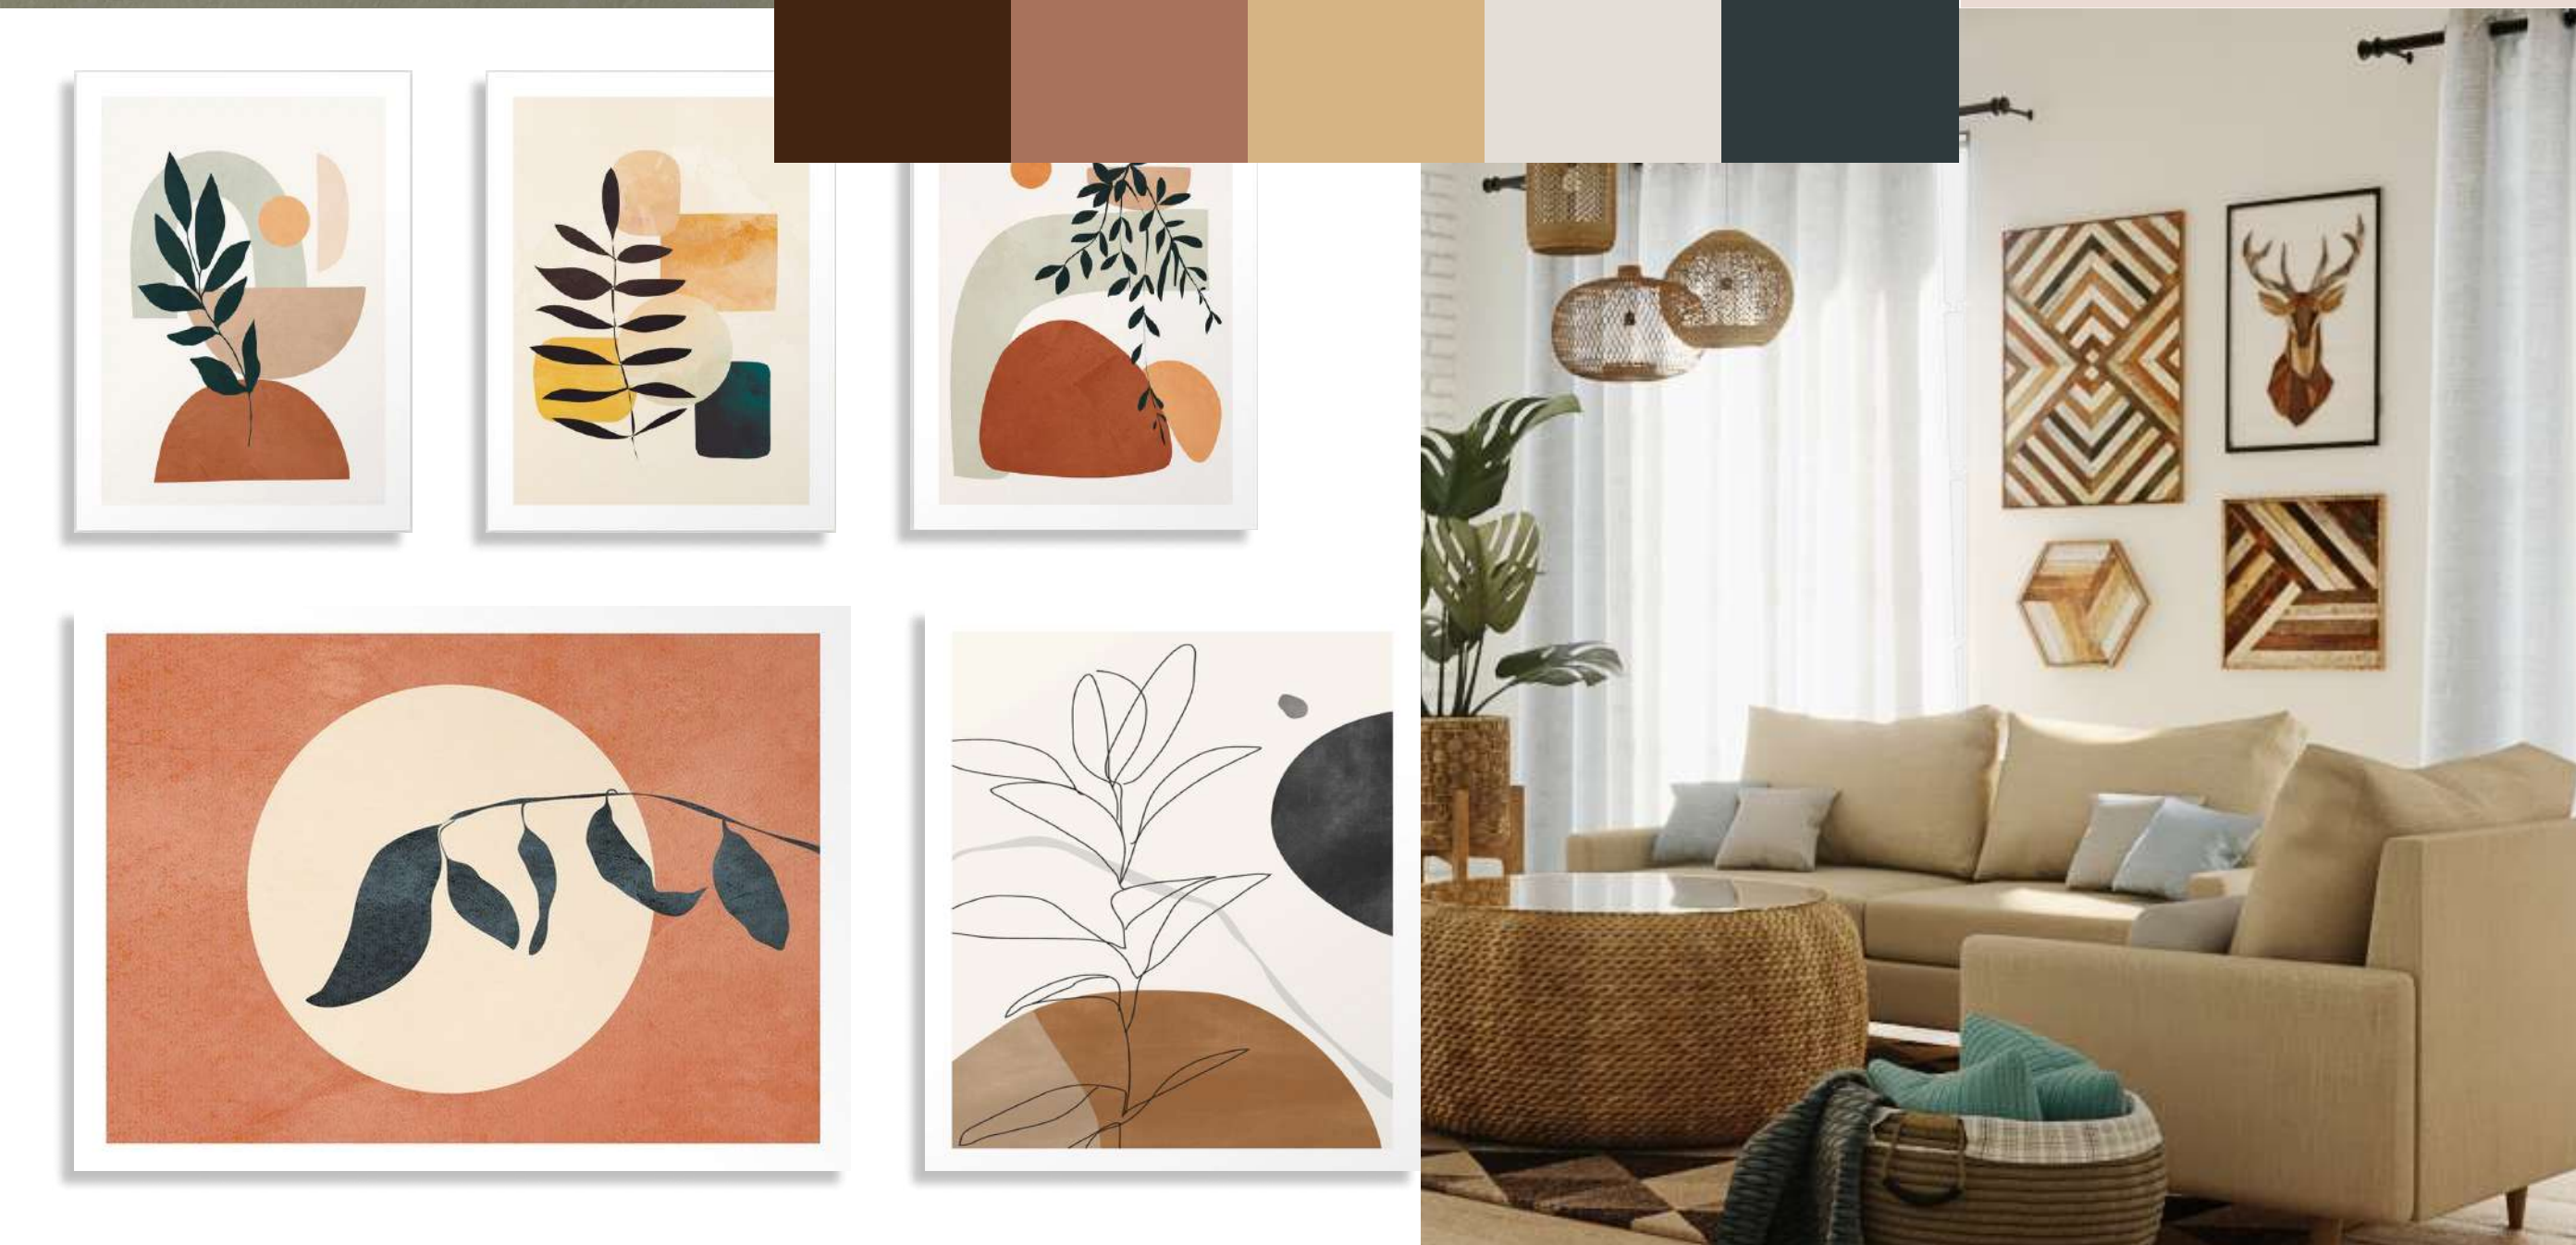

AVAN

Modern interiors AVAN is an Uzbek brand of modern interior solutions that helps to equip your home easily, comfortably, with inspiration!

Our mission

Provide an opportunity for families who prefer modern interiors to equip their home with high-quality Uzbek-made furniture and accessories.