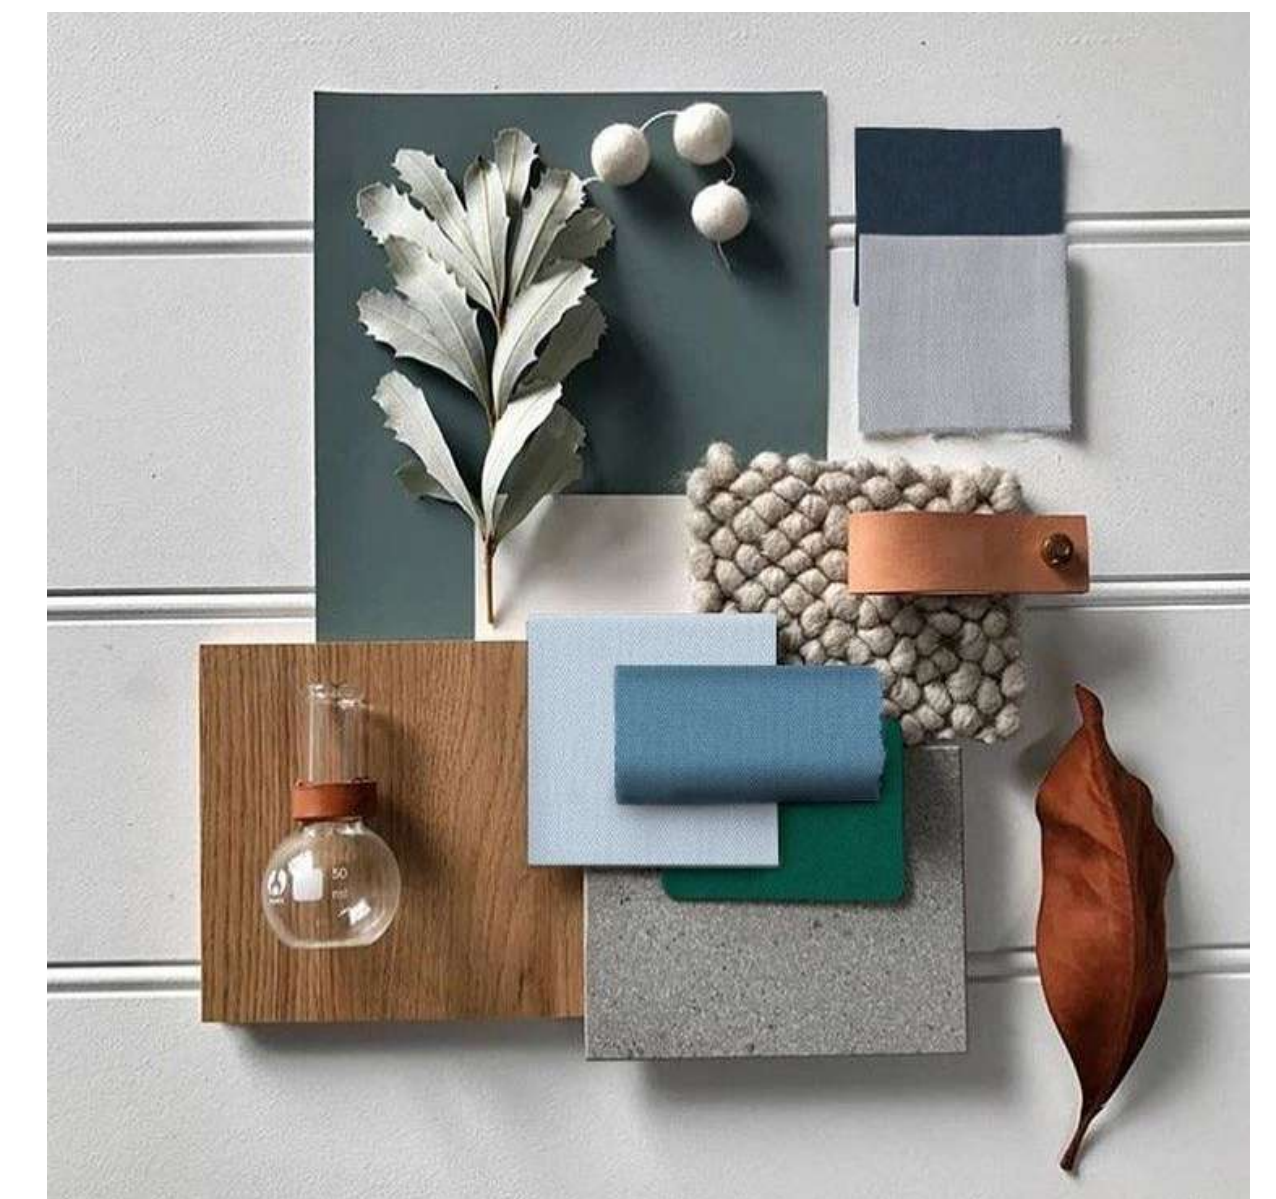

Computer desk
WENGE

25